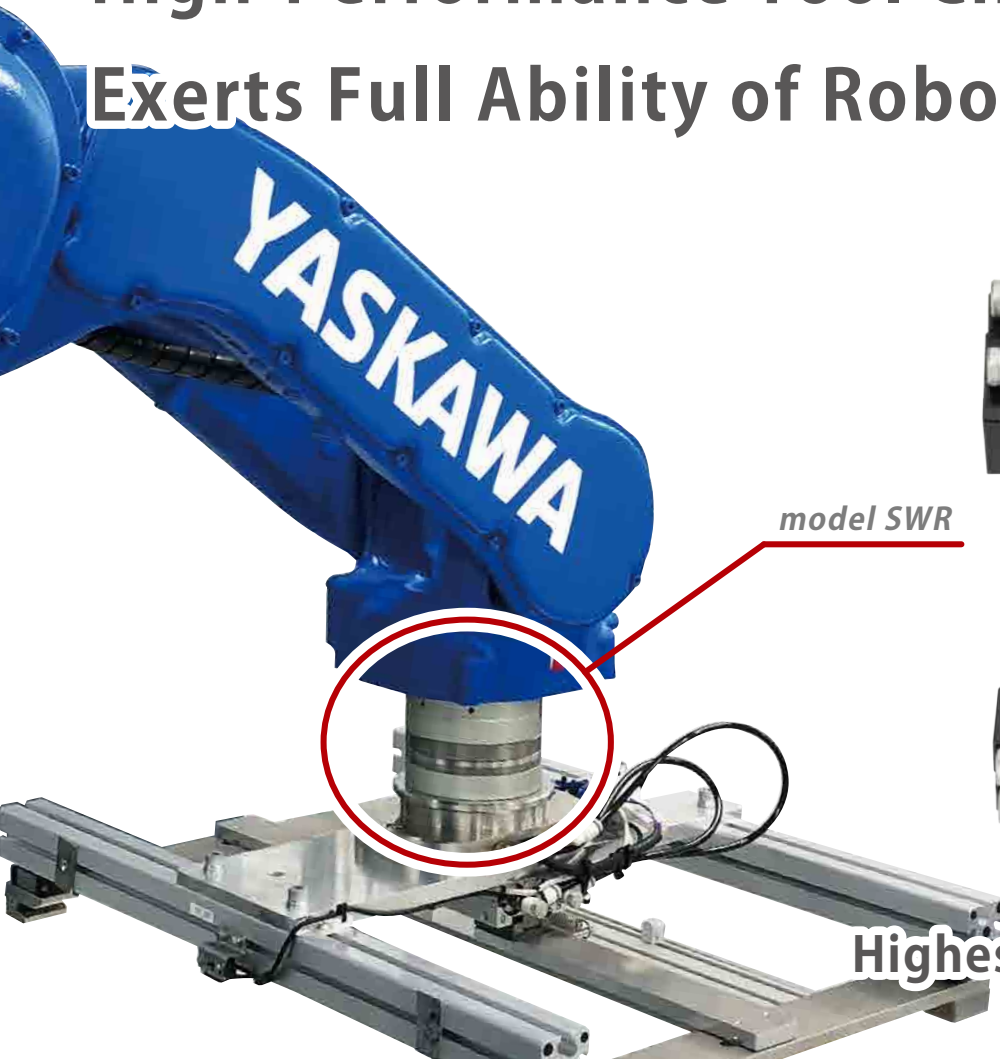

KOSMEK Robotic Tool Changer

High-Performance Tool Changer

Exerts Full Ability of Robot

model *SWR*

Highest-Grade Tool Changer

High Accuracy

Repeatability **0.003mm**

High Durability

Durability Test more than **Two Million Cycles**

Quick Delivery

with completed product inventory **Immediately Delivered**

For FA & Robotic Automation Products

Application Examples

Robot Demo Videos

Robot: YASKAWA Electric MotoMINI
Robotic Hand Changer:
SWR0010 (0.5~1kg Payload Model)
※ Repeatability: 0.005mm

Robot: YASKAWA Electric MH24
Robotic Hand Changer:
SWRY0135 (for Hollow-Arm Robot)

A Variety of Tool Changers

from 0.5kg Payload → to 360kg Payload

Applicable Payload	0.5 ~ 1 kg	1 ~ 3 kg	3 ~ 7 kg	7 ~ 12 kg	12 ~ 25 kg	25 ~ 50 kg	50 ~ 75 kg	75 ~ 120 kg	120 ~ 360 kg
Recommended Payload	0.5kg	3kg	7kg	12kg	25kg	50kg	75kg	120kg	230kg
Model No.	SWR0010	SWR0030	SWR0070	SWR0120	SWR0250	SWR0500	SWR0750	SWR1200	SWR2300