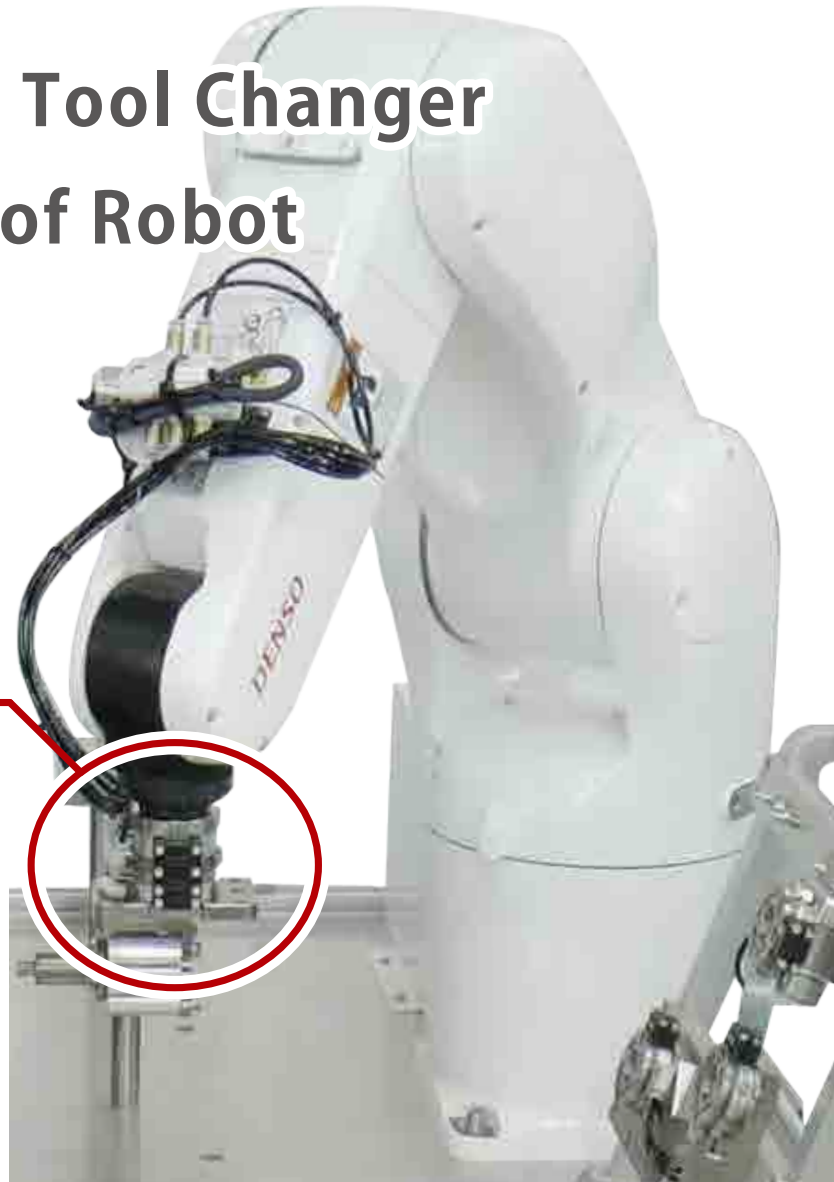

KOSMEK Robotic Tool Changer

High-Performance Tool Changer Exerts Full Ability of Robot

model SWR

Highest-Grade Tool Changer

High Accuracy

Repeatability **0.003mm**

High Durability

Durability Test more than **Two Million Cycles**

Quick Delivery

with completed product inventory **Immediately Delivered**

For FA & Robotic Automation Products

**Application
Examples**

Robot Demo Videos

Robot: DENSO WAVE
VS-060/VS-068 Cooperative Control
Robotic Hand Changer:
SWR0070 (7kg Payload Model)

Robot: DENSO WAVE
Buff Polishing & Inspection Process Automation
Robotic Hand Changer:
SWR0070 (7kg Payload Model)

A Variety of Tool Changers

from 0.5kg Payload → to 360kg Payload

Applicable Payload	0.5 ~ 1 kg	1 ~ 3 kg	3 ~ 7 kg	7 ~ 12 kg	12 ~ 25 kg	25 ~ 50 kg	50 ~ 75 kg	75 ~ 120 kg	120 ~ 360 kg
Recommended Payload	0.5kg	3kg	7kg	12kg	25kg	50kg	75kg	120kg	230kg
Model No.	SWR0010	SWR0030	SWR0070	SWR0120	SWR0250	SWR0500	SWR0750	SWR1200	SWR2300