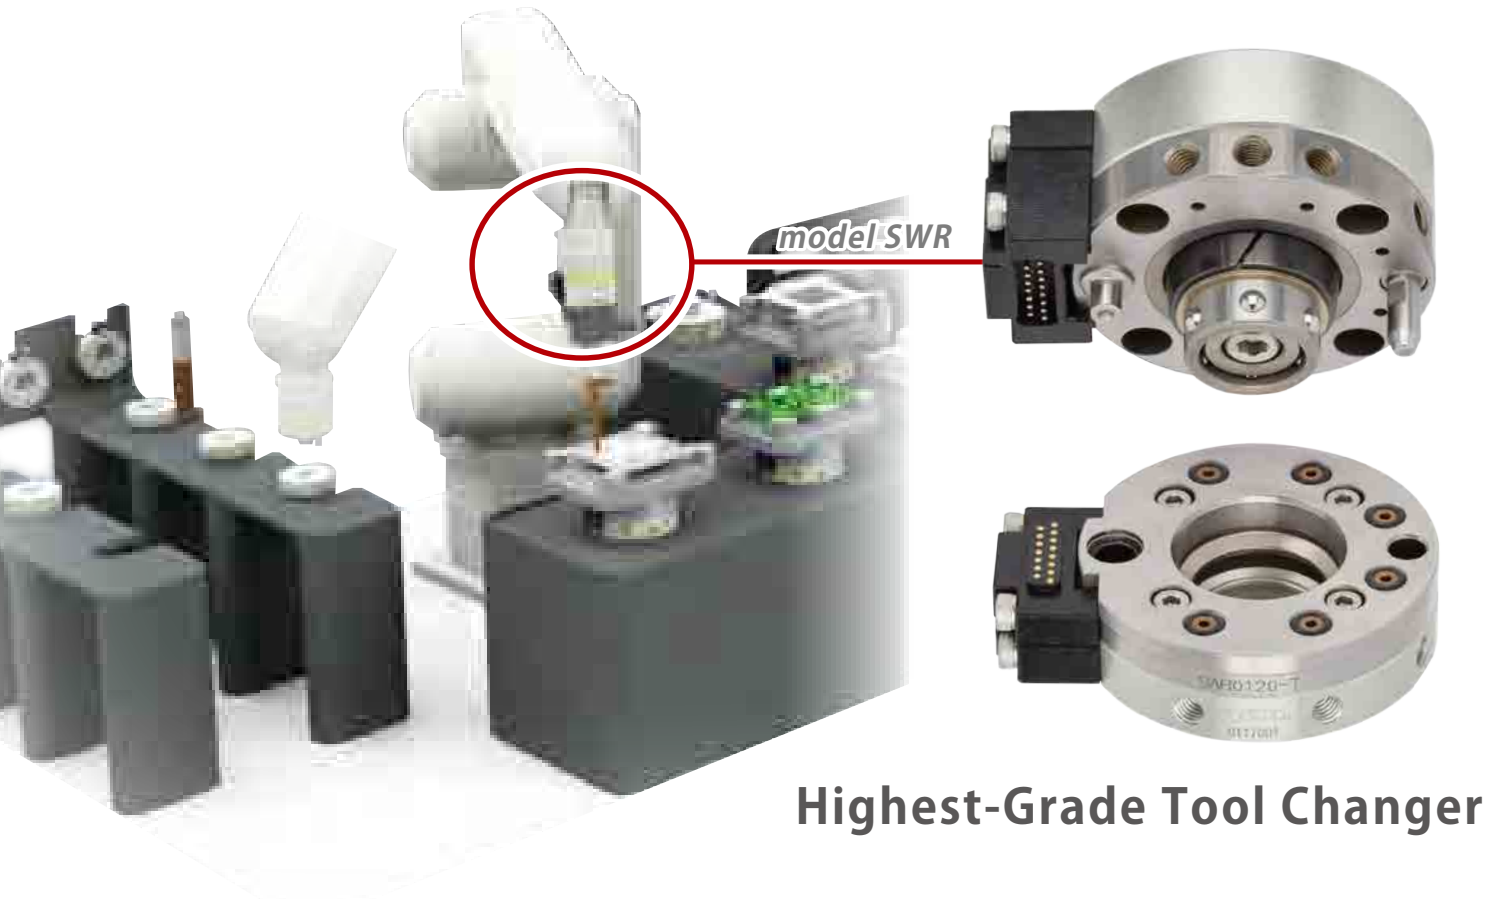

KOSMEK Robotic Tool Changer

High-Performance Tool Changer

Exerts Full Ability of Robot

Highest-Grade Tool Changer

High Accuracy

Repeatability
0.003mm

High Durability

Durability Test more than
Two Million Cycles

Quick Delivery

with completed product inventory
Immediately Delivered

For FA & Robotic Automation Products

Application Examples

A Variety of Tool Changers

from 0.5kg Payload → to 360kg Payload

Applicable Payload	0.5 ~ 1 kg	1 ~ 3 kg	3 ~ 7 kg	7 ~ 12 kg	12 ~ 25 kg	25 ~ 50 kg	50 ~ 75 kg	75 ~ 120 kg	120 ~ 360 kg
Recommended Payload	0.5kg	3kg	7kg	12kg	25kg	50kg	75kg	120kg	230kg
Model No.	SWR0010	SWR0030	SWR0070	SWR0120	SWR0250	SWR0500	SWR0750	SWR1200	SWR2300

※ Only SWR0010 has repeatability of 0.005mm.

A Variety of Options

- For connecting signal lines
- For using under mist
- For noncontact connecting
- For connecting AC power
- For using in a washing device
- For adding extra air ports